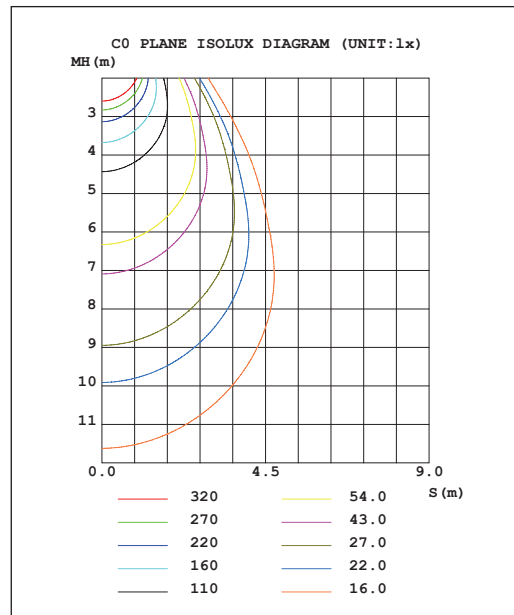

◆ Details' display

Light angle

Light band

Technical data

Model Number	BR-FS0005-60W-A01
Size	288*610*1968mm
Input Voltage	200-240V
Lighting effcet	130LM/W
Input Power	60w
Luminous ratio	Indirect ↑ 50%; Direct ↓ 50%;
Power Factor	>0.9
Housing Color	RAL7038A(white/black available)
Luminous Flux	3900lm indirect/3900lm direct
CRI (Ra>)	80/90
UGR	<19
Dimming type	Resistance dimmer
Working Lifetime(Hour)	>36000
Lamp Body Material	Aluminum
Color Temperature	3000K/4000K/5000K/6000K
Protection Level	IP40
Working Temperature	-20°C-40°C
Application	office/conference room/reception
Light Source	SMD2835 / Everlight
Certification	CE/ROHS/FCC
Surface Finished	Powder painting
Feature	Fashion brief
Beam angle	Indirect ↑ 112°; Direct 77°;
warranty	3years
Packaging size	2014*106*91mm Lamp pole /758*362*153mm Lampshade
Outlet length	2m