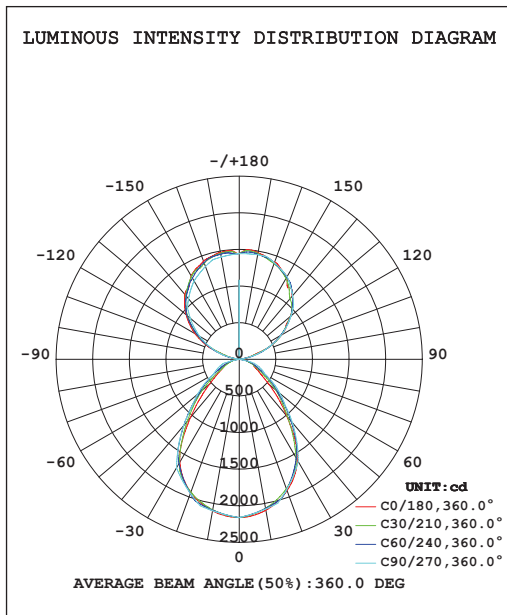

LED Floor standing light

● BR-FS0005-60W-A01

Features:

Direct and indirect light control Individually;
Micro reflector design, UGR<19;
Support for smart control functions:
CE certified and all materials are in conformity with RoHS standard.

◆ Details' display

Light angle

Light band

Technical data

Model Number	BR-FS0005-60W-A01
Size	288*610*1968mm
Input Voltage	200-240V
Lighting effcet	130LM/W
Input Power	60w
Luminous ratio	Indirect ↑ 50%; Direct ↓ 50%;
Power Factor	>0.9
Housing Color	RAL7038A(white/black available)
Luminous Flux	3900lm indirect/3900lm direct
CRI (Ra>)	80/90
UGR	<19
Dimming type	Resistance dimmer
Working Lifetime(Hour)	>36000
Lamp Body Material	Aluminum
Color Temperature	3000K/4000K/5000K/6000K
Protection Level	IP40
Working Temperature	-20°C-40°C
Application	office/conference room/reception
Light Source	SMD2835 / Everlight
Certification	CE/ROHS/FCC
Surface Finished	Powder painting
Feature	Fashion brief
Beam angle	Indirect ↑ 112°; Direct 77°;
warranty	3years
Packaging size	2014*106*91mm Lamp pole /758*362*153mm Lampshade
Outlet length	2m